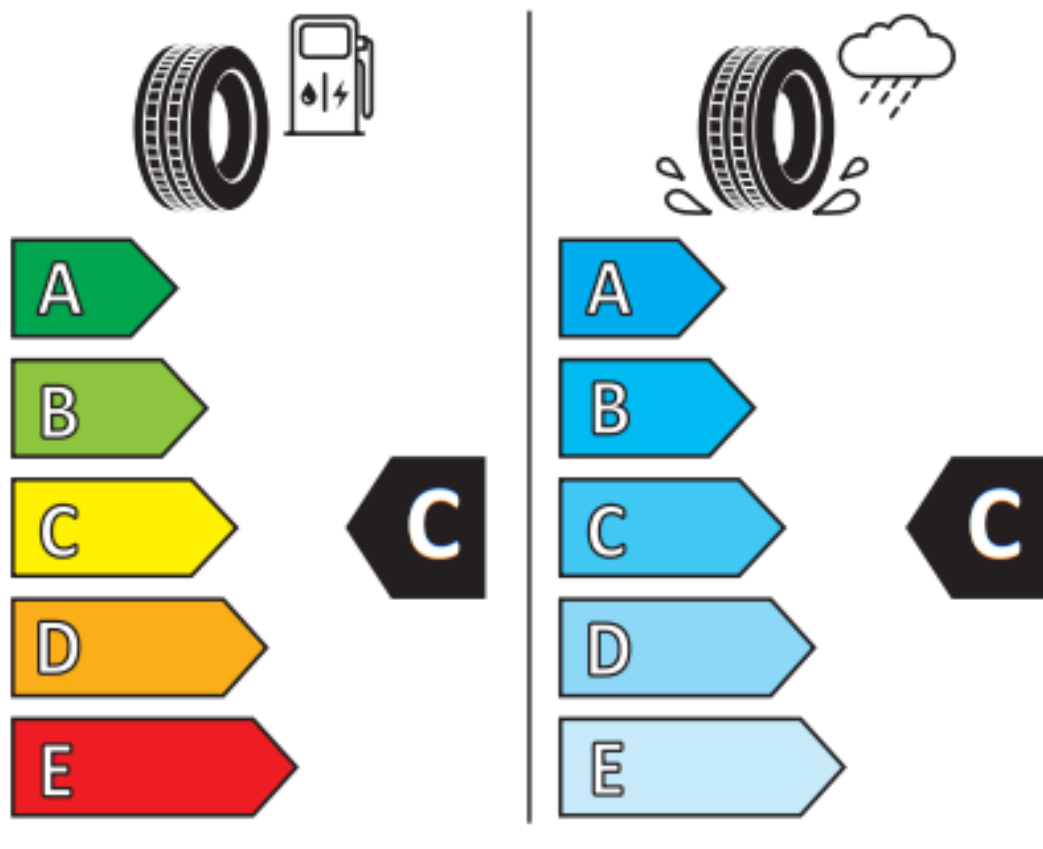

PRIME A/S

205/55

ZR17

95W XL

MADE IN CHINA

ENERG

ROADMARCH

2ERM444

205/55ZR17 95 W XL

C1

2020/740